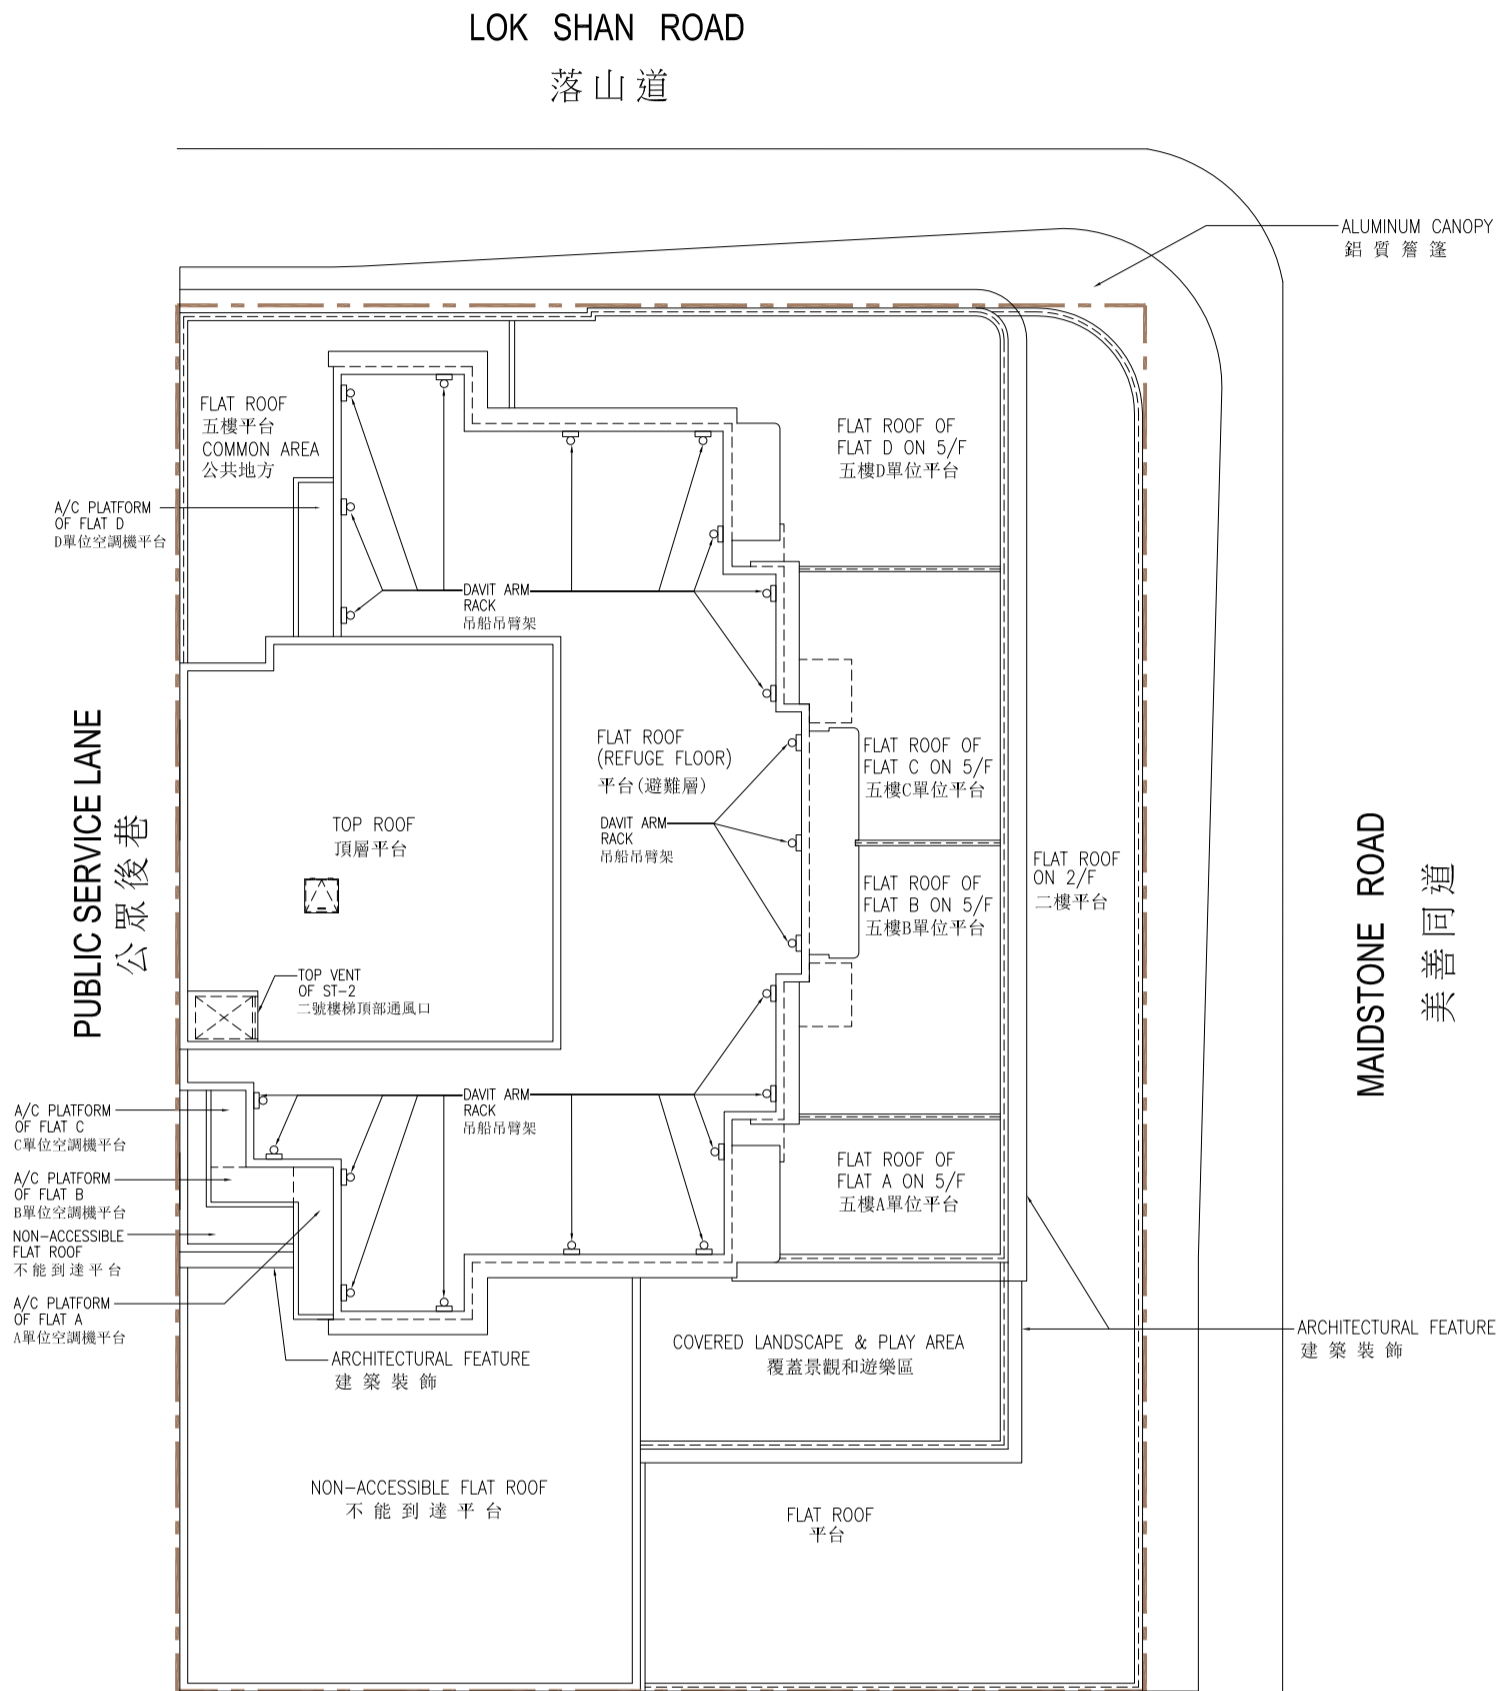

10 FLOOR PLANS OF RESIDENTIAL PROPERTIES IN THE DEVELOPMENT 發展項目的布局圖

發展項目界線
Boundary Line of the Development

比例 SCALE 0 1 5 (m/米)