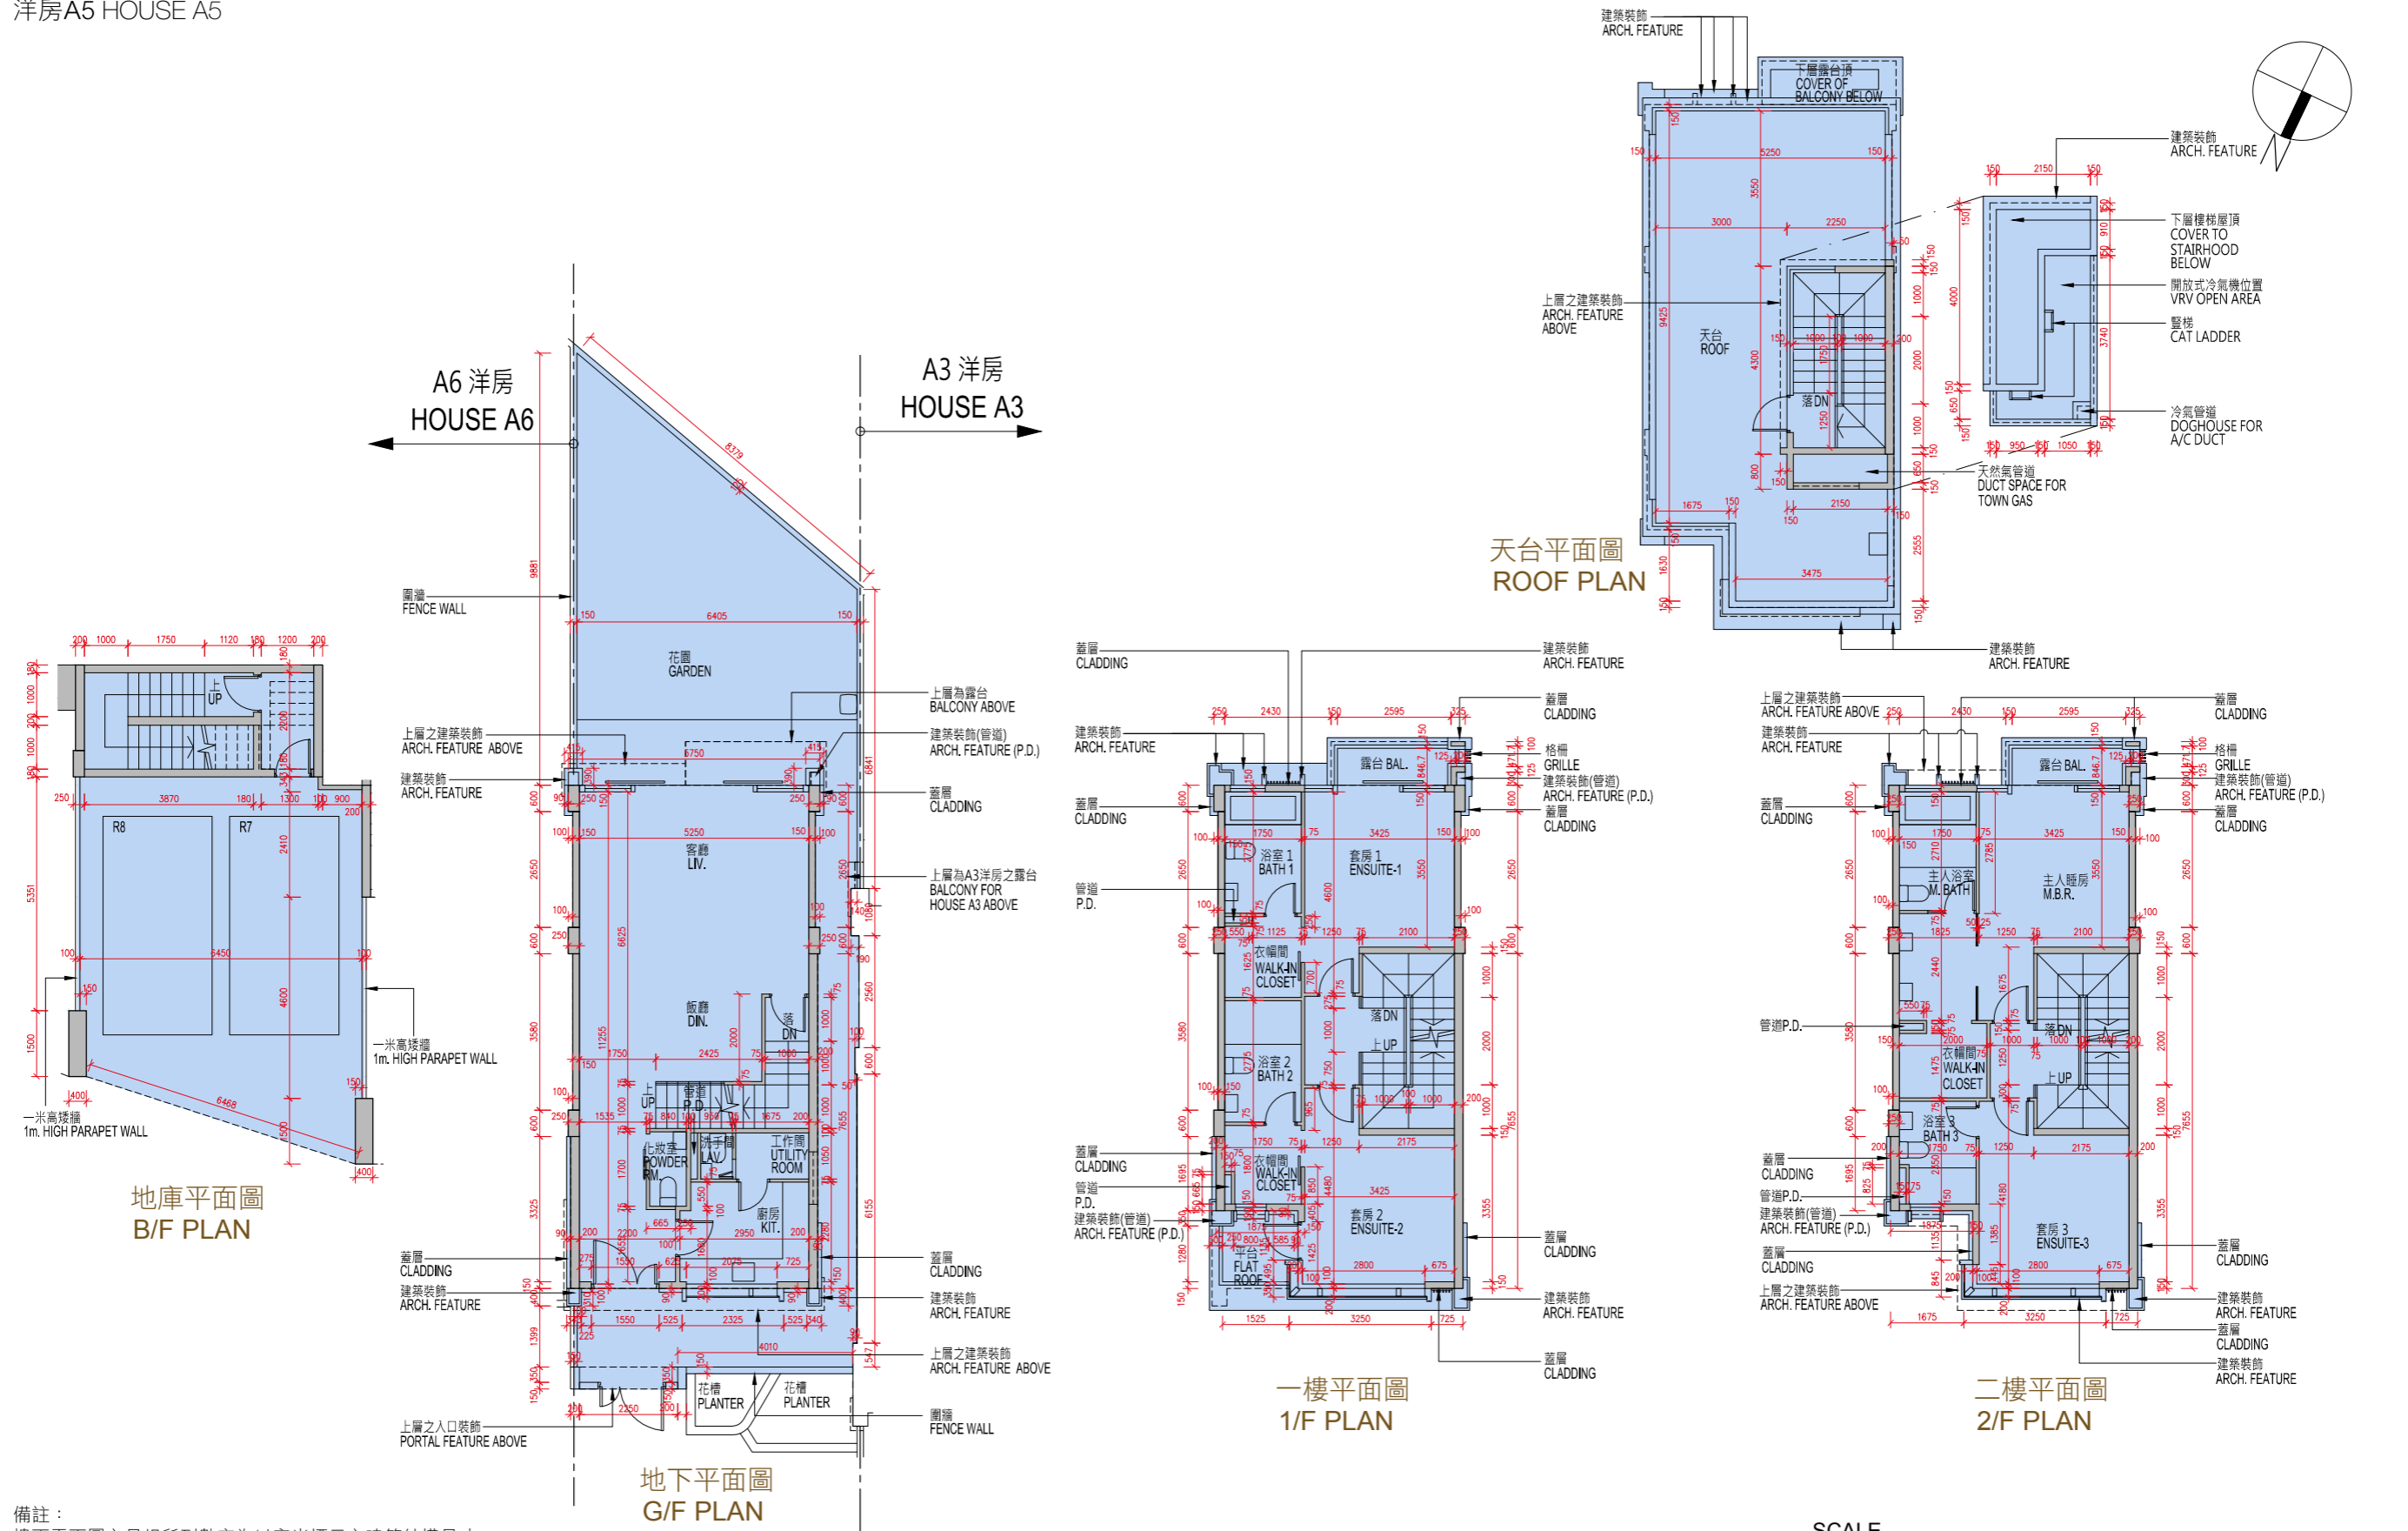

10 期數的住宅物業的樓面平面圖

FLOOR PLANS OF RESIDENTIAL PROPERTIES IN THE PHASE

洋房A5 HOUSE A5

SCALE 比例 0 5 10M(米)