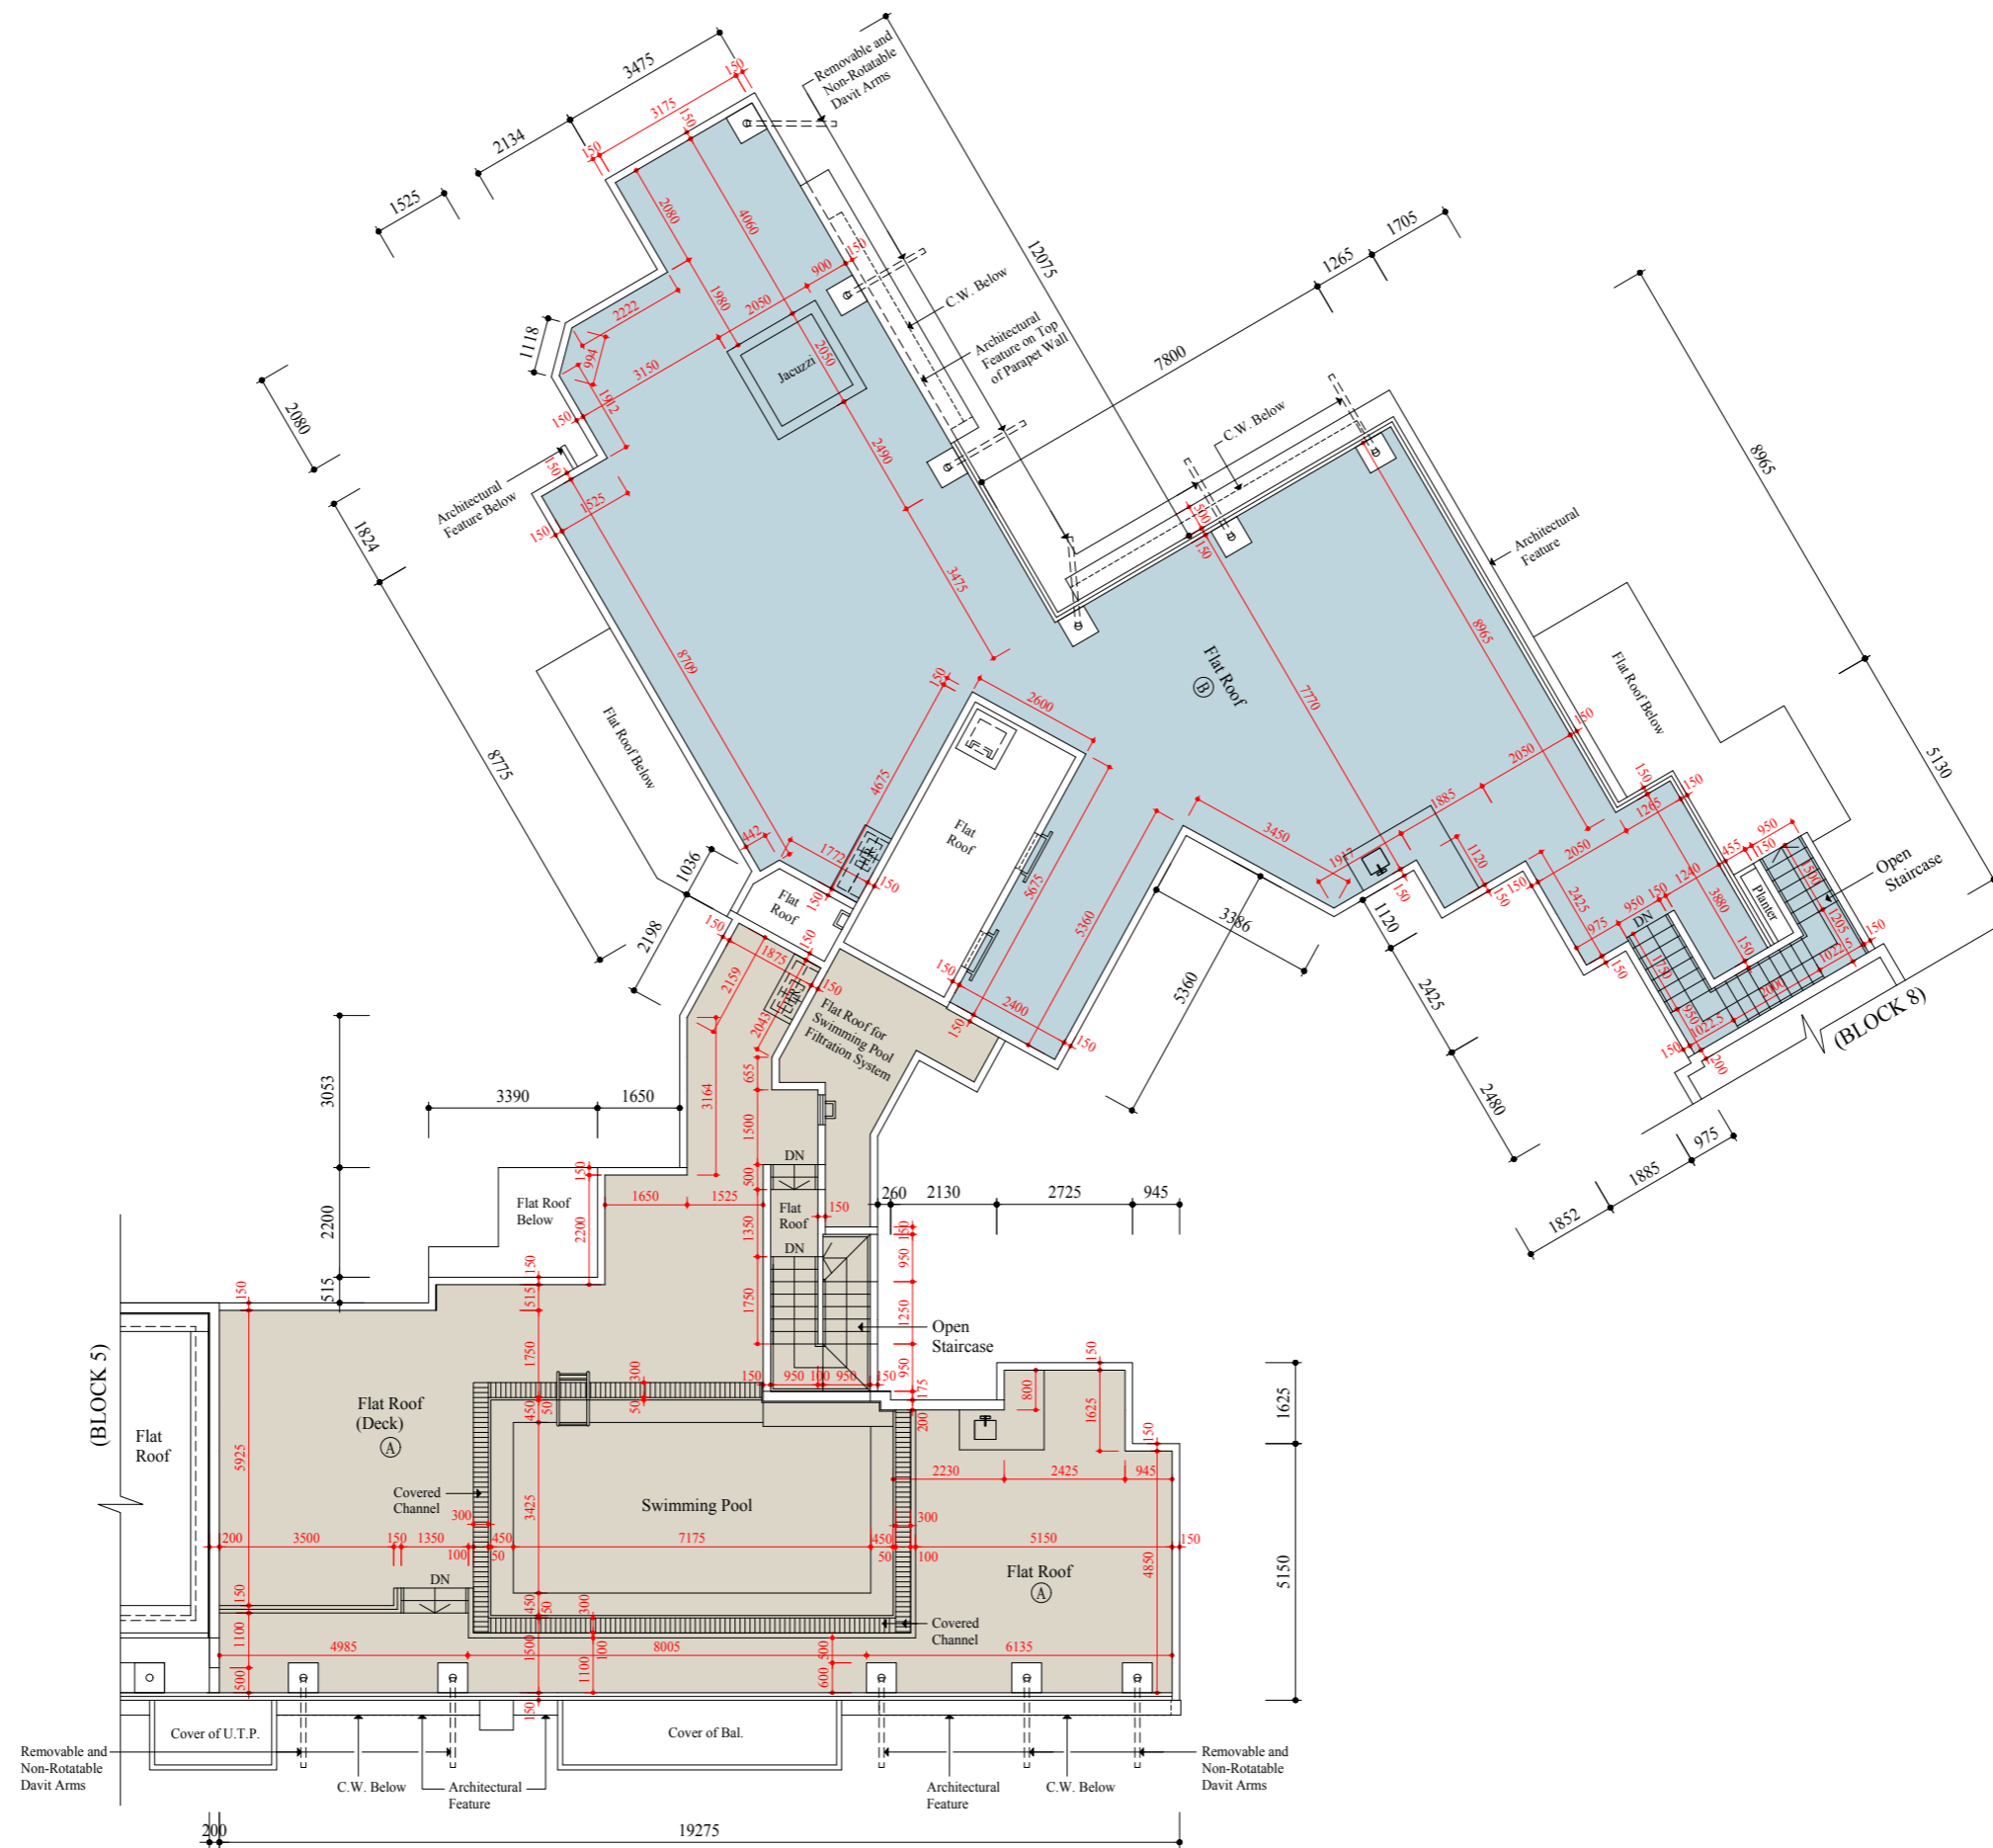

FLOOR PLANS OF RESIDENTIAL PROPERTIES IN THE PHASE
期數的住宅物業的樓面平面圖

Block 6
6座
18/F Floor Plan
18樓樓面平面圖

Scale: 0M/米 5M/米
比例: 1:5000

FLOOR PLANS OF RESIDENTIAL PROPERTIES IN THE PHASE
期數的住宅物業的樓面平面圖

Block 6
6座
Roof
天台

Scale: 0M/米 5M/米
比例: 1:500