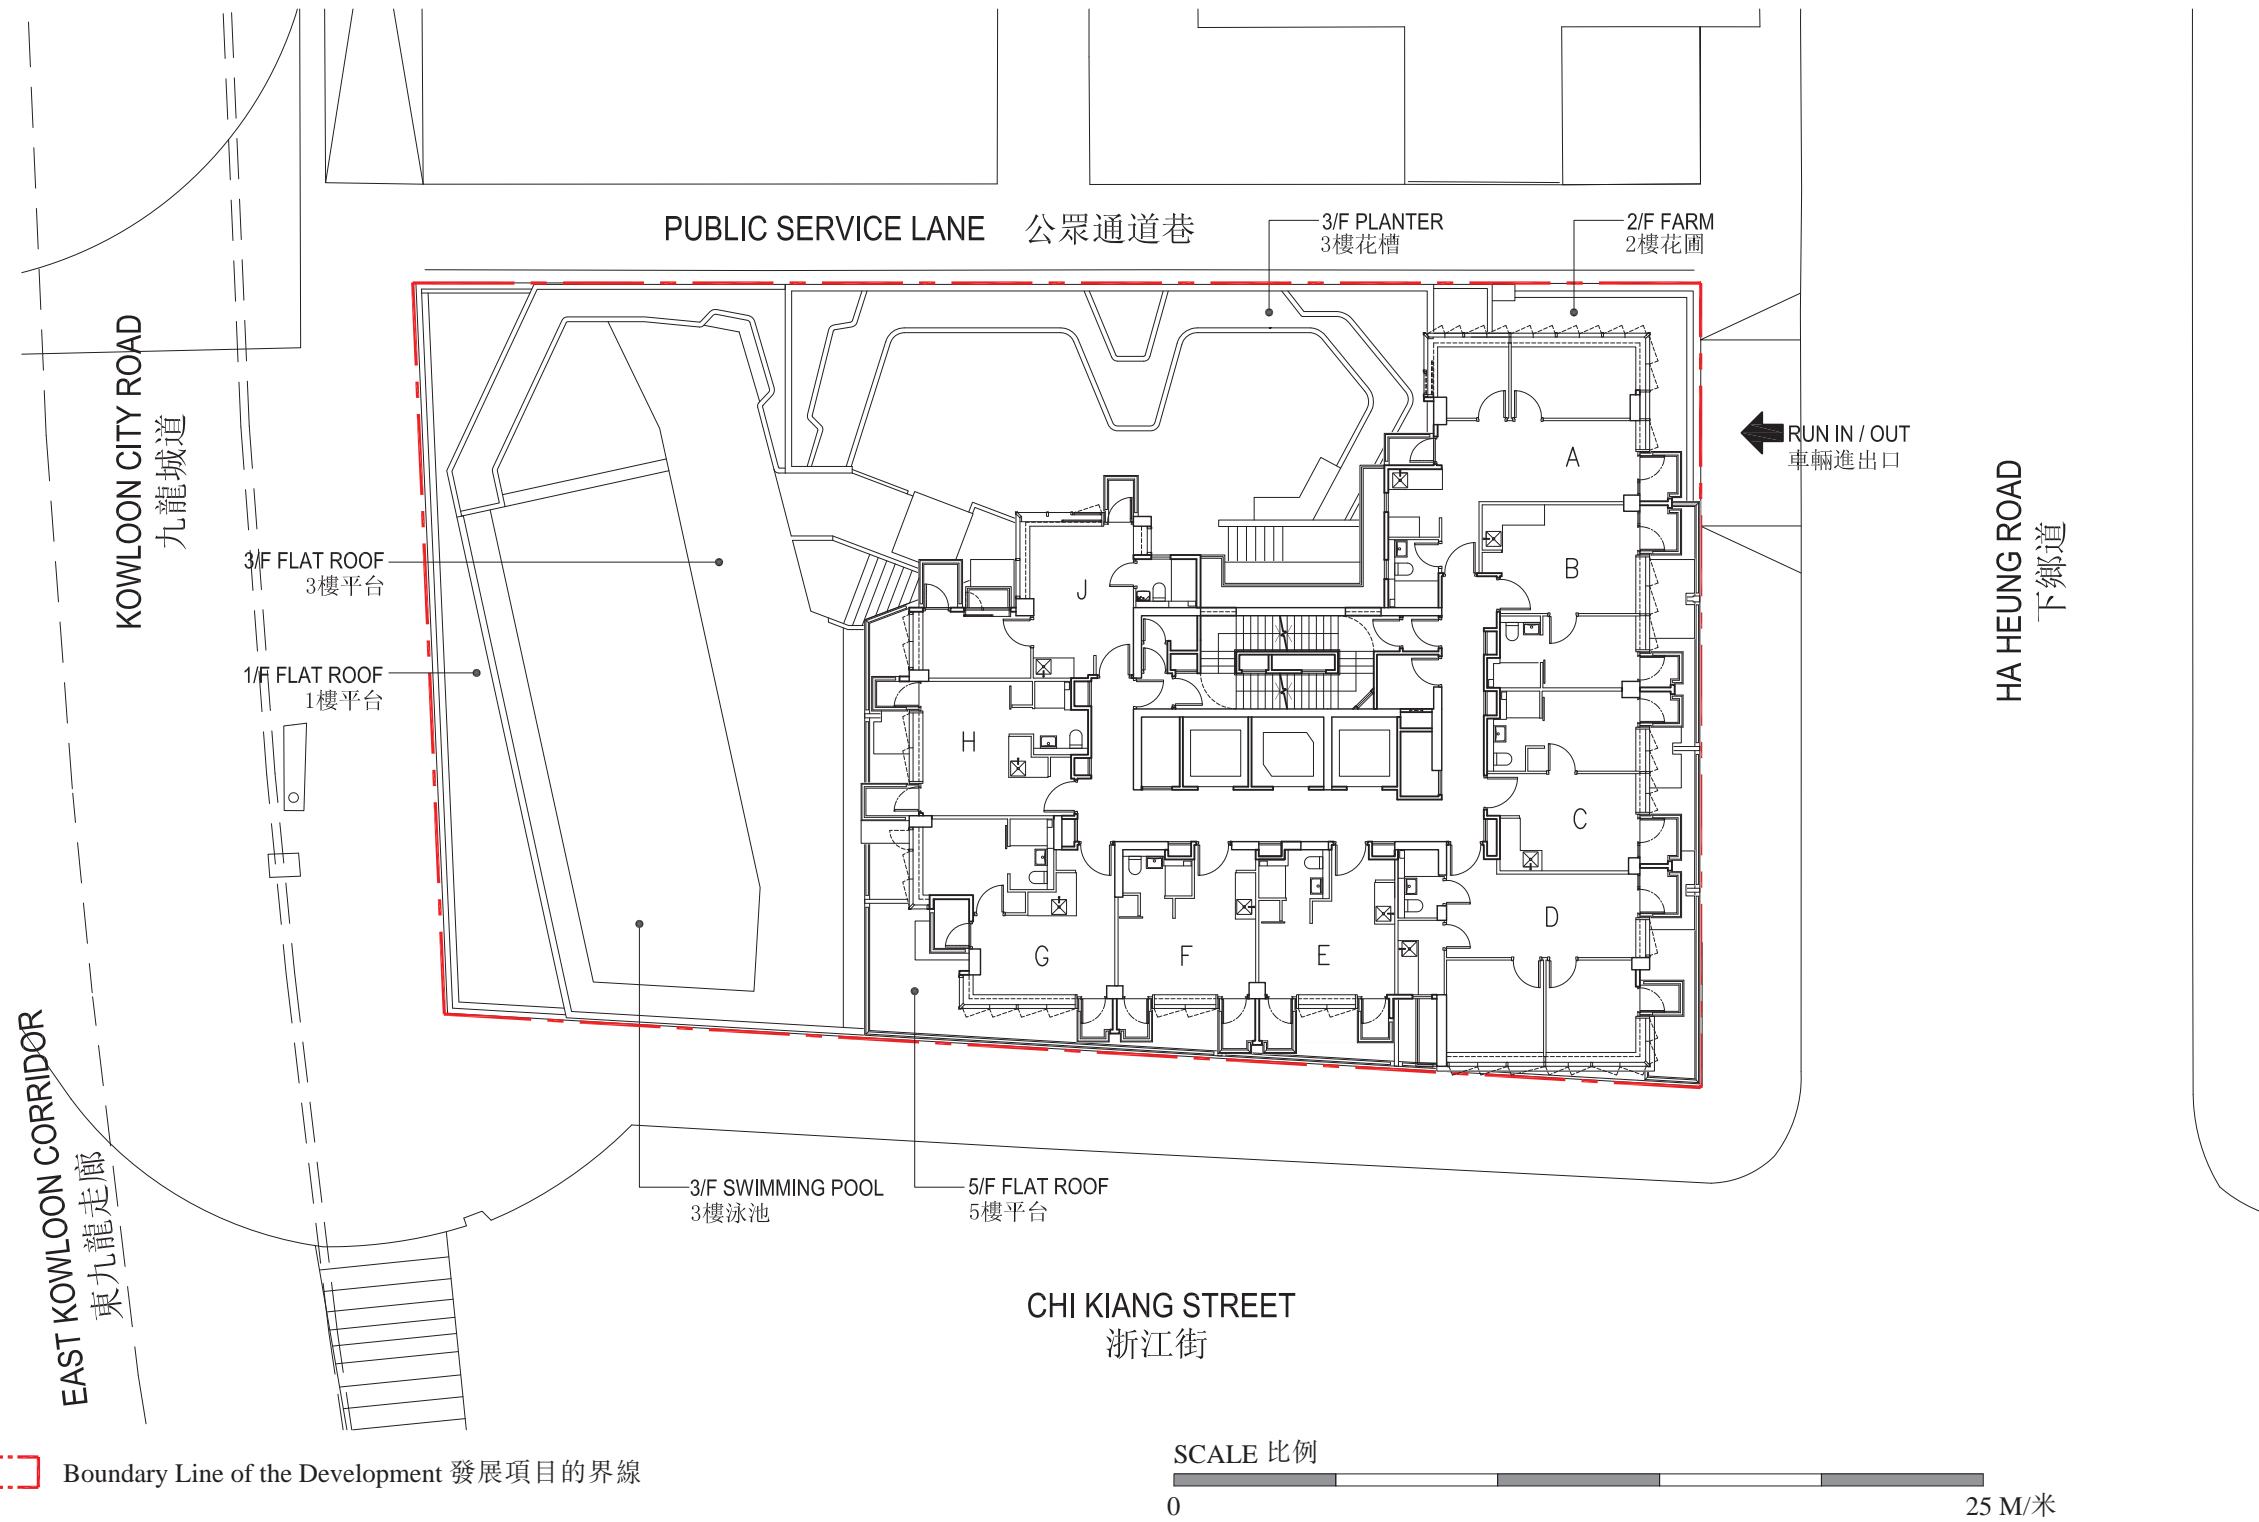

LAYOUT PLAN OF THE DEVELOPMENT

發展項目的布局圖

Remark :
The layout of residential tower of the Development shown in the plan is based on the layout applicable to 13/F.

備註：
圖中所示之發展項目的住宅大樓布局參照適用於十三樓之布局。