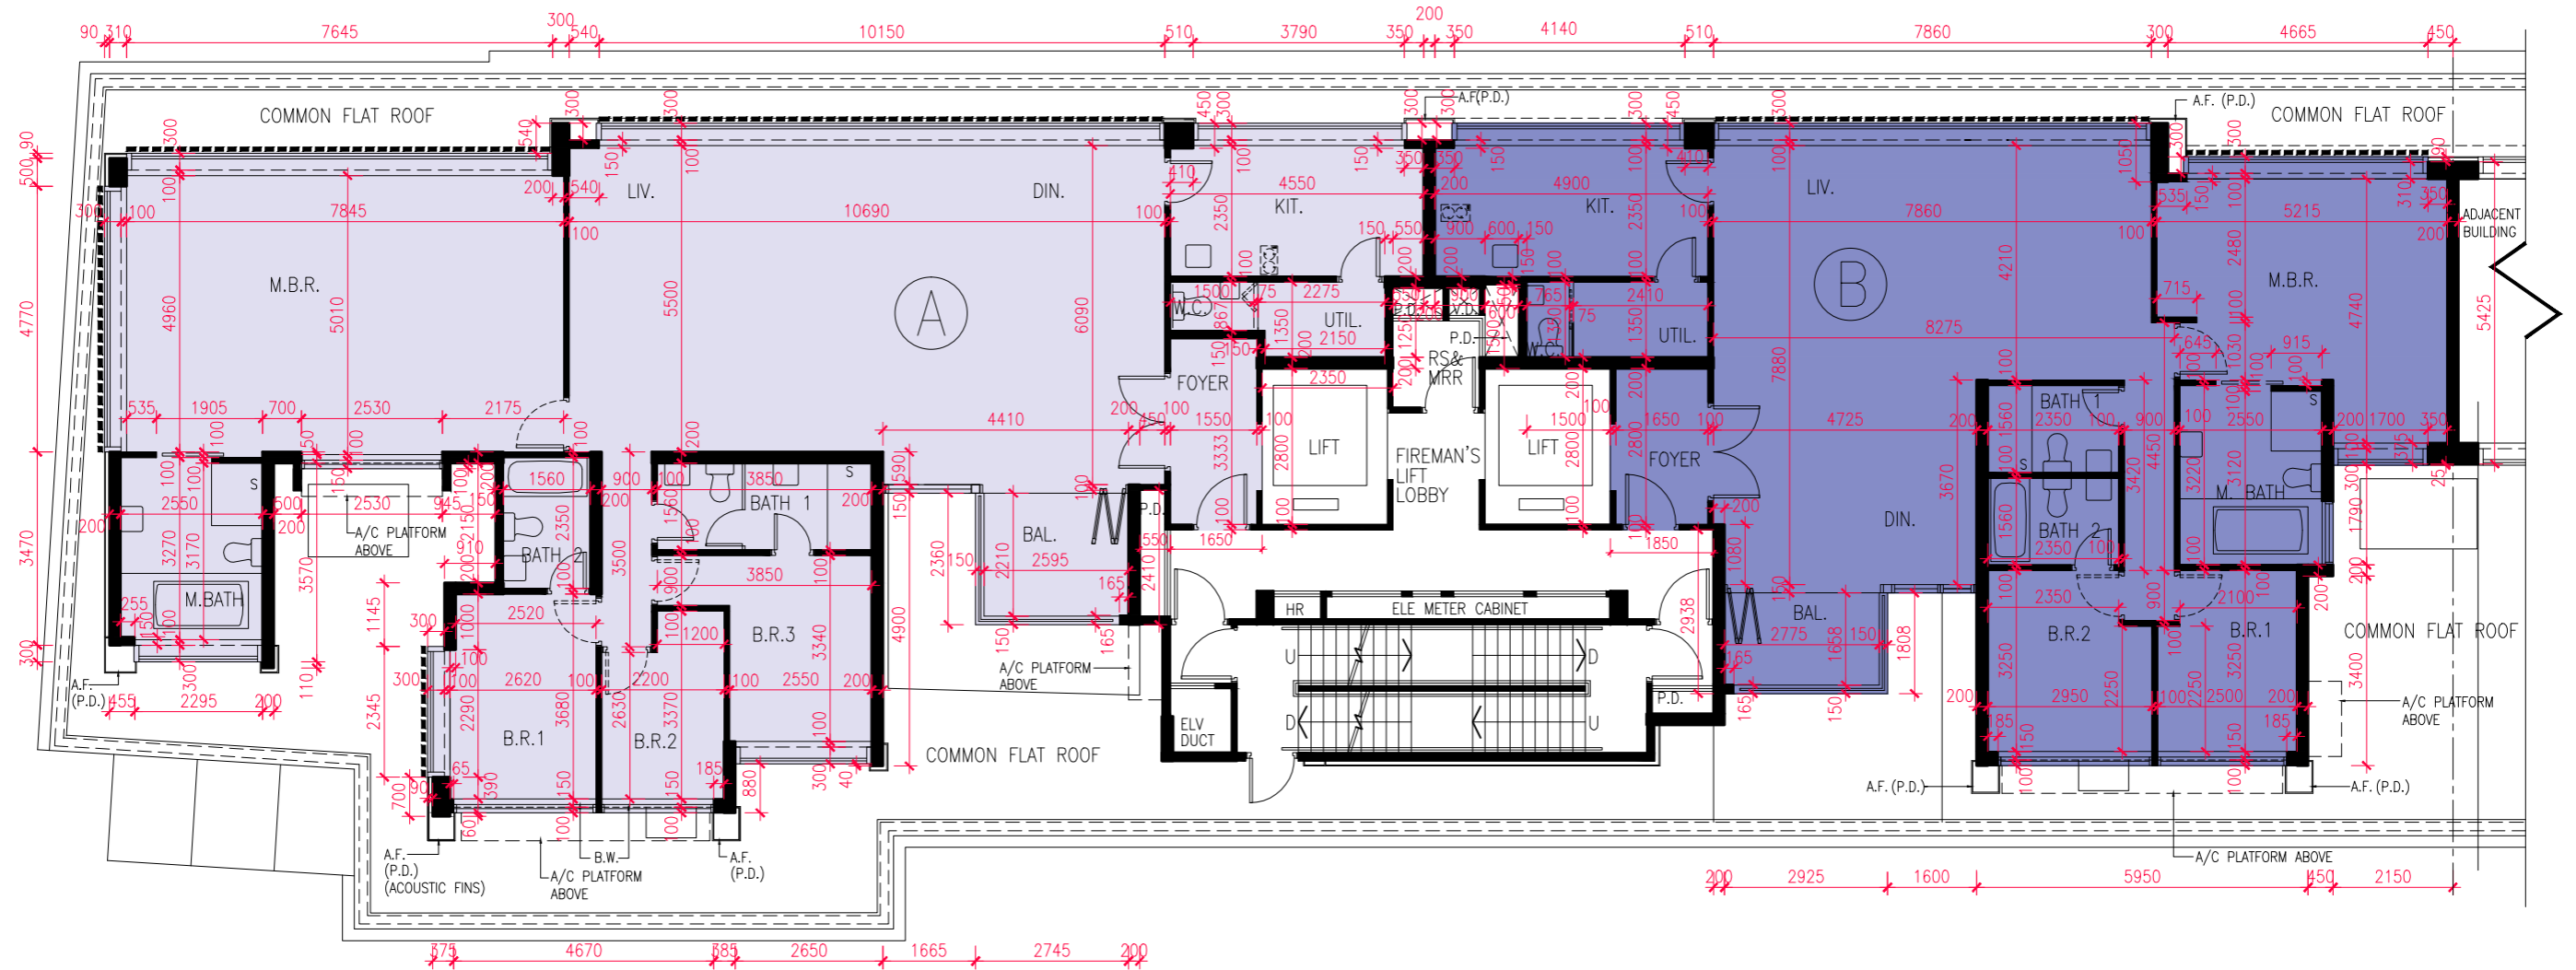

FLOOR PLANS OF RESIDENTIAL PROPERTIES IN THE PHASE

期數的住宅物業的樓面平面圖

Royal Sky Mansion 8/F Floor Plan
皇鑽匯8樓樓面平面圖

MAINTENANCE WINDOW 維修窗口
 Remark: The openable parts shall be closed for the sake of noise mitigation.
 附註：為了緩解噪音的目的，可開啟的部分應關閉。

FLOOR PLANS OF RESIDENTIAL PROPERTIES IN THE PHASE

期數的住宅物業的樓面平面圖

Royal Sky Mansion 9/F - 11/F Floor Plan
皇鑽匯9樓至11樓樓面平面圖

----- MAINTENANCE WINDOW 維修窗口
Remark: The openable parts shall be closed for the sake of noise mitigation.
附註：為了緩解噪音的目的，可開啟的部分應關閉。