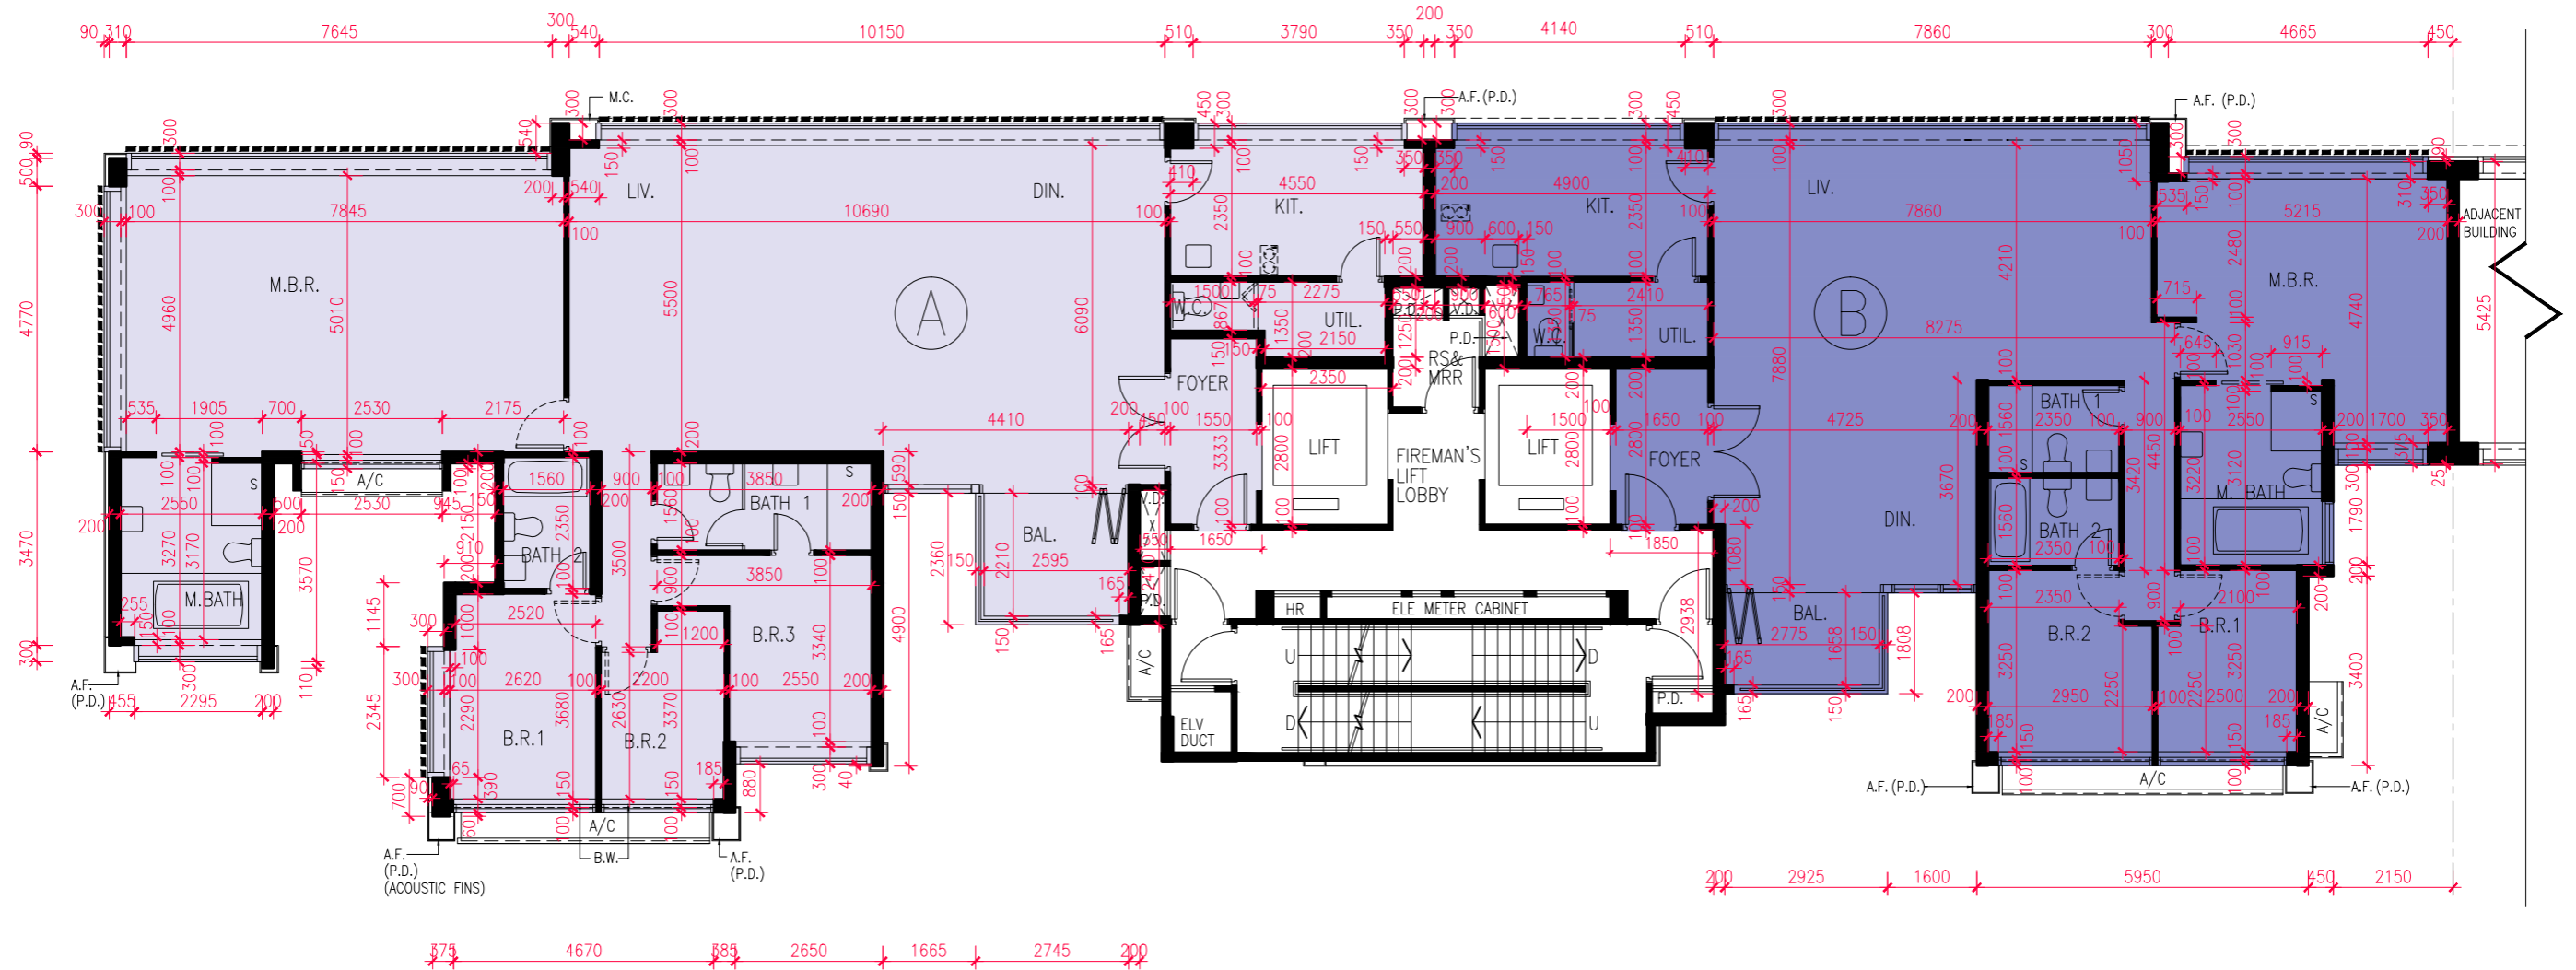

FLOOR PLANS OF RESIDENTIAL PROPERTIES IN THE PHASE

期數的住宅物業的樓面平面圖

Royal Sky Mansion 8/F Floor Plan
皇鑽匯8樓樓面平面圖

MAINTENANCE WINDOW 維修窗口
 Remark: The openable parts shall be closed for the sake of noise mitigation.
 附註：為了緩解噪音的目的，可開啟的部分應關閉。

FLOOR PLANS OF RESIDENTIAL PROPERTIES IN THE PHASE

期數的住宅物業的樓面平面圖

Royal Sky Mansion 9/F - 11/F Floor Plan
皇鑽匯9樓至11樓樓面平面圖

----- MAINTENANCE WINDOW 維修窗口
Remark: The openable parts shall be closed for the sake of noise mitigation.
附註：為了緩解噪音的目的，可開啟的部分應關閉。