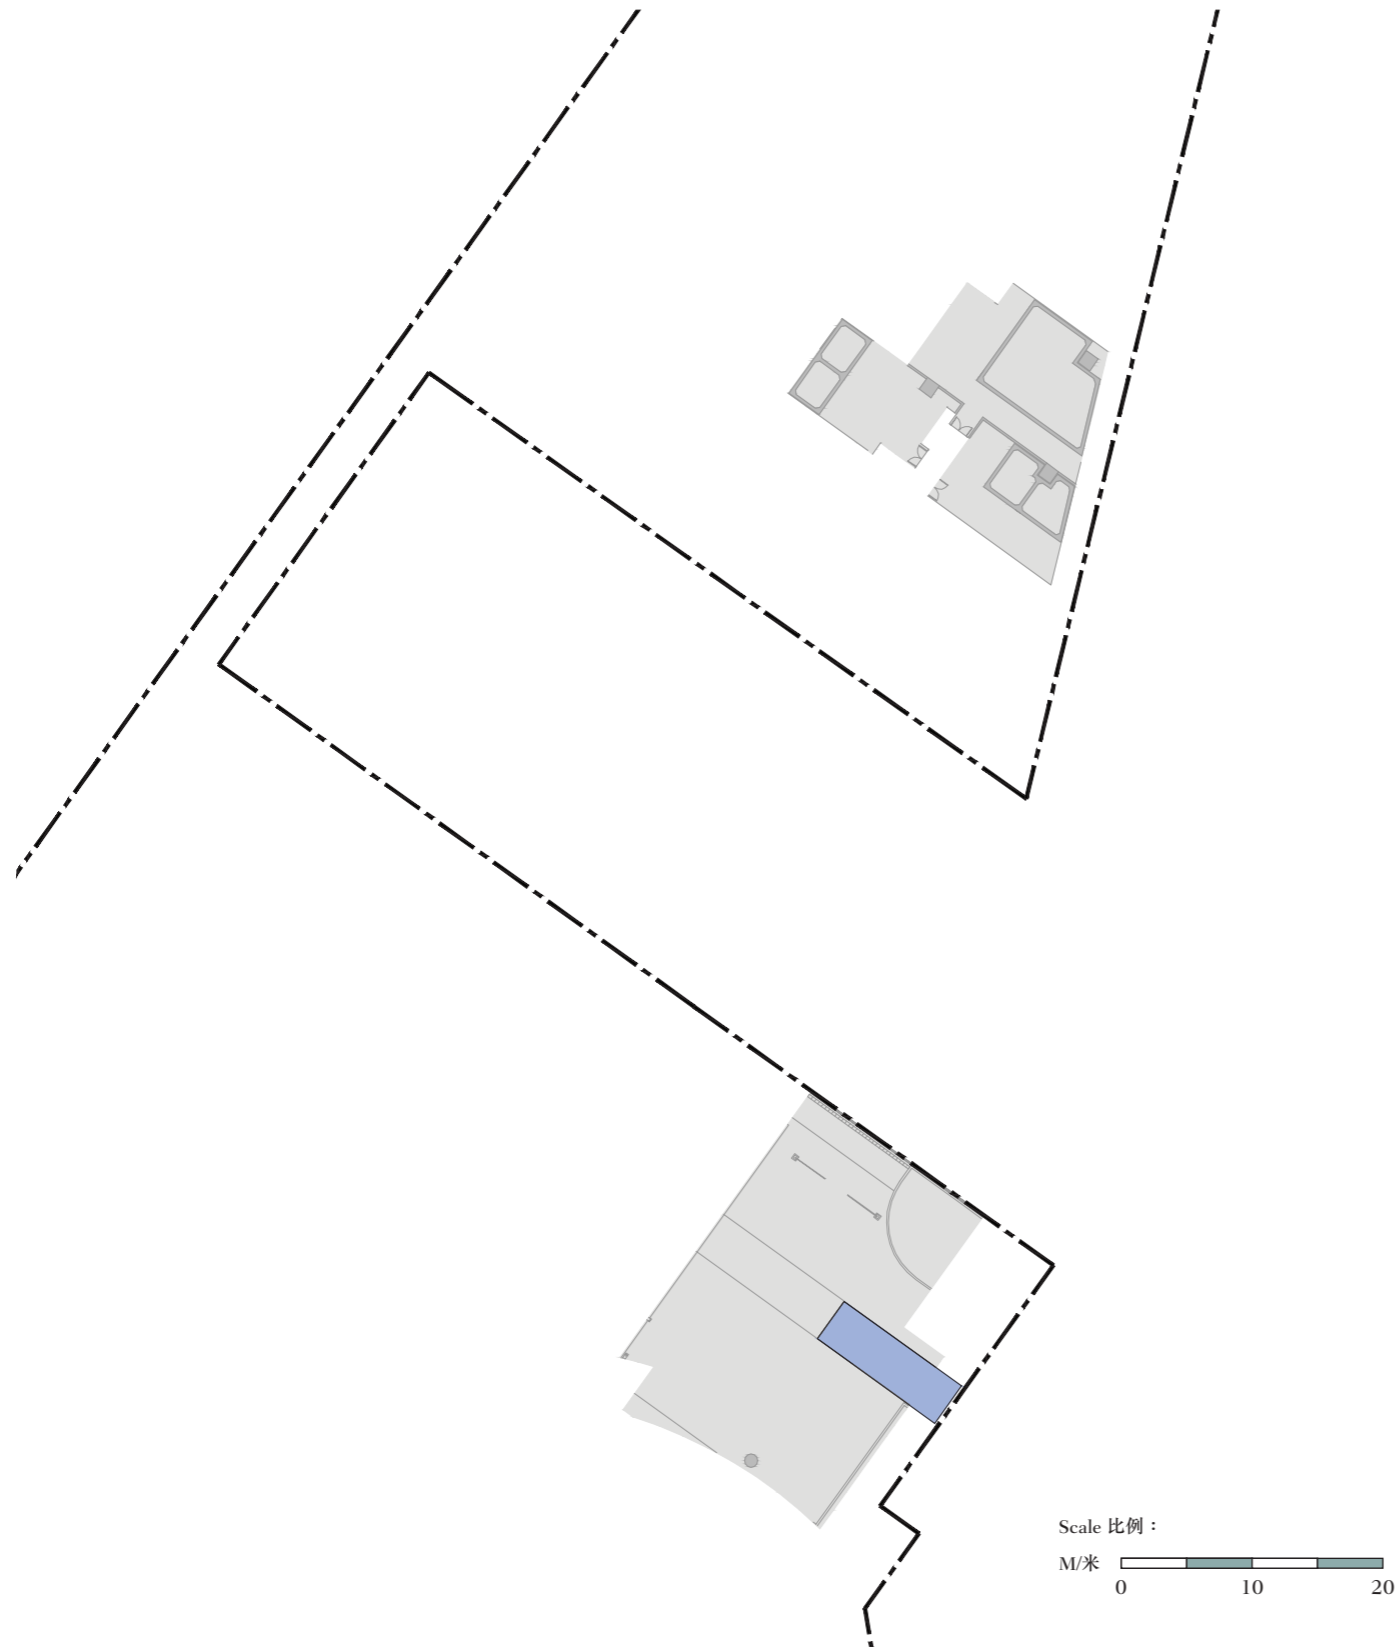

1/F CAR PARK FLOOR PLAN
一樓停車場平面圖

KEY PLAN
索引圖

Legend:
圖例:

Boundary of Site C1 of the Remaining Portion of Tseung Kwan O Town Lot No. 70
將軍澳市地段第70號餘段「地盤 C1」之邊界。

2/F CAR PARK FLOOR PLAN
二樓停車場平面圖

KEY PLAN
索引圖

Legend:
圖例:

Boundary of Site C1 of the Remaining Portion of Tseung Kwan O Town Lot No. 70
將軍澳市地段第70號餘段「地盤 C1」之邊界。