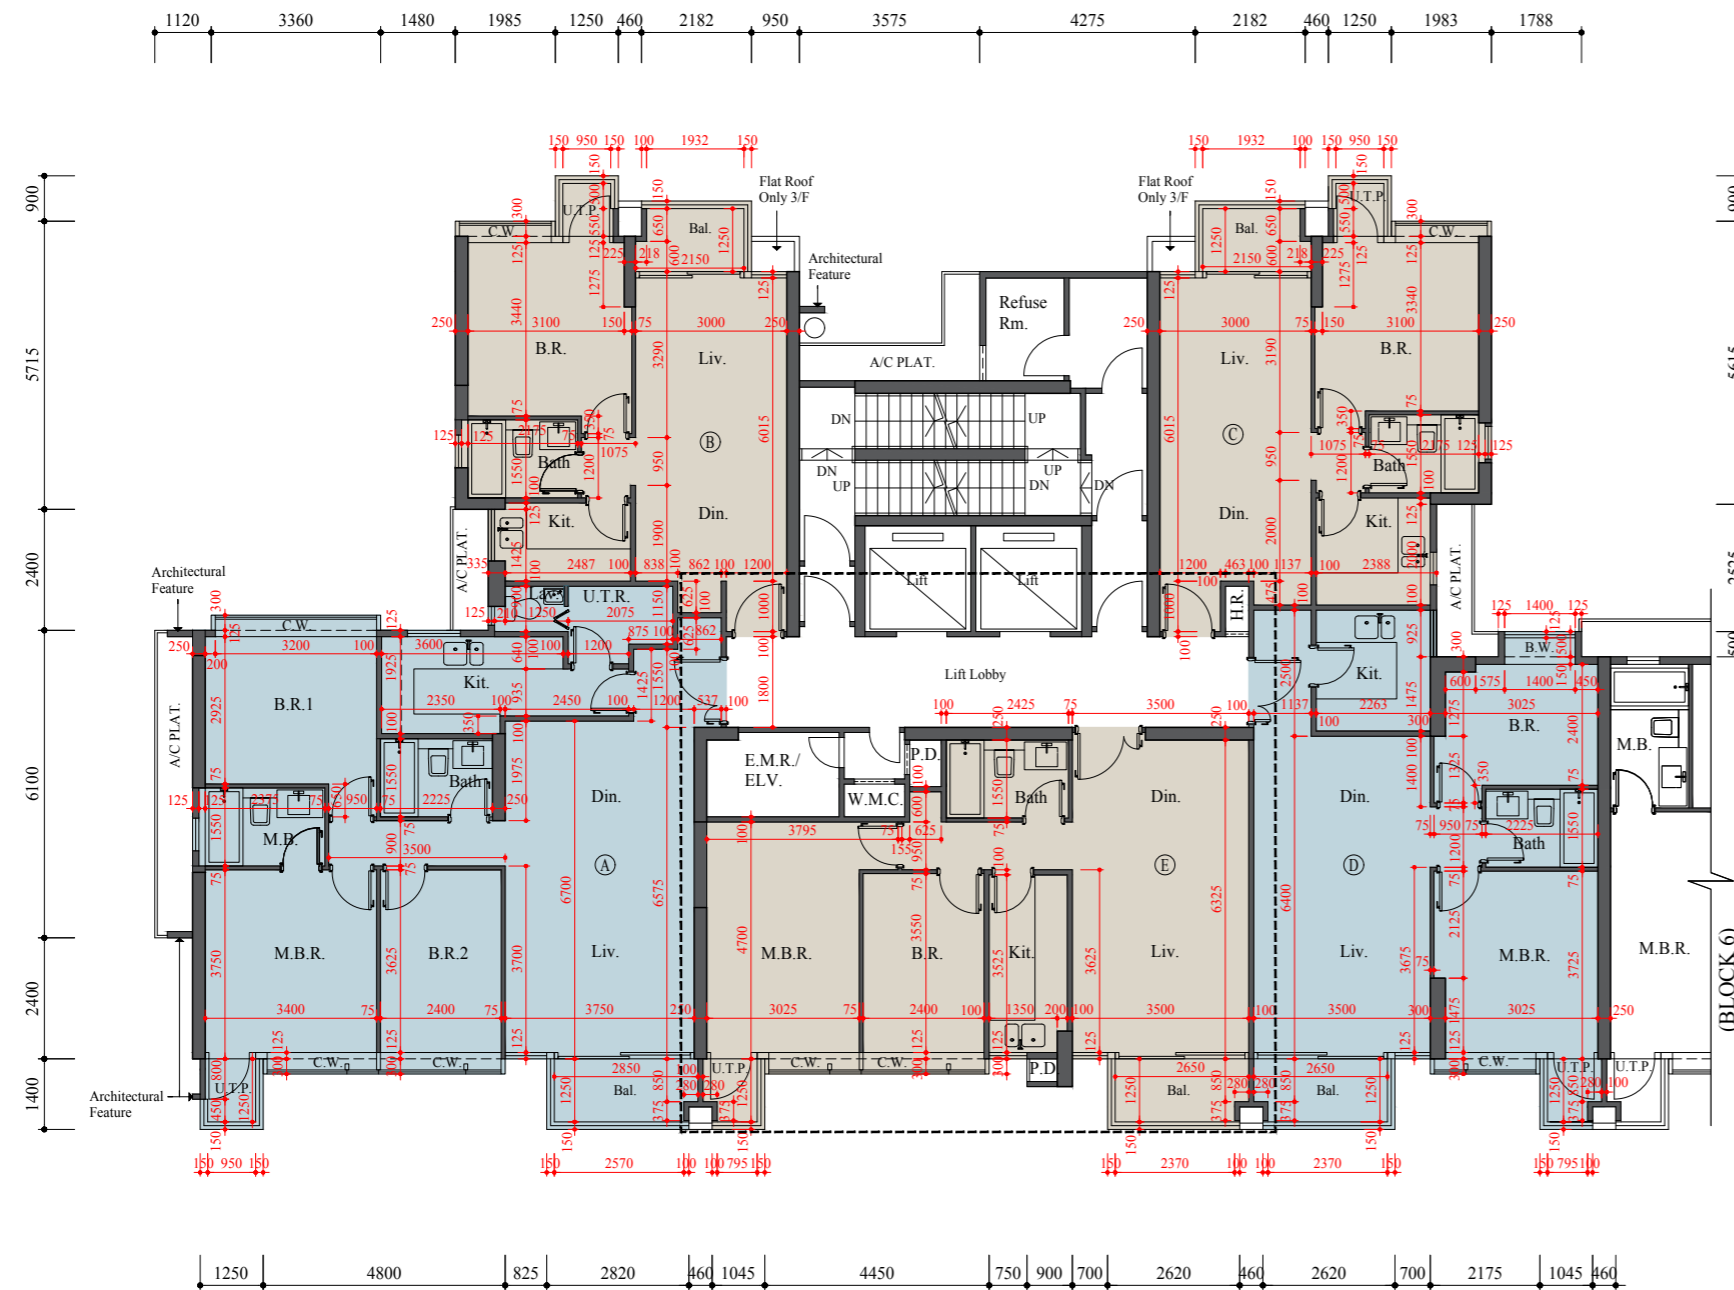

FLOOR PLANS OF RESIDENTIAL PROPERTIES IN THE PHASE
期數的住宅物業的樓面平面圖

Block 5
5座
3/F, 5/F - 12/F, 15/F - 17/F Floor Plan
3樓, 5樓 - 12樓, 15樓 - 17樓樓面平面圖

Block 5
5座
Part Plan of 16/F (Flat E)
16樓(單位E)之部份平面圖